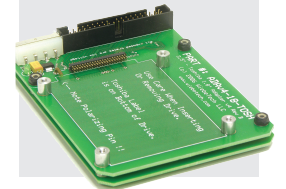

ADAv4-18-TOSH