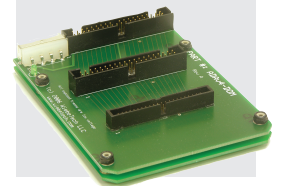

## Forensic UltraDock

Forensic UltraDock is WiebeTech's premium Forensic Dock with five ports on the host side, native PATA and SATA drive connections, two power options, a recessed on/off switch guard and, 8 status LEDs in a strong and rugged aluminum enclosure. Forensic UltraDock is the leading forensic field imager.