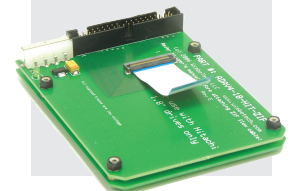

ADAv4-18-HIT-ZIF