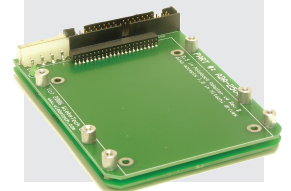

FORENSIC FIELD KIT

FORENSIC FIELD CASE

Case and foam with slots for Forensic UltraDock, UltraDock, Five adapters & MrTool

FORENSIC ULTRADOCK™

ADAv4-25

ULTRADOCK™

ADAv4-18-TOSH

MRTOOL

ADAv4-DOM

Forensic UltraDock

Forensic UltraDock is WiebeTech's premium Forensic Dock with five ports on the host side, native PATA and SATA drive connections, two power options, a recessed on/off switch guard and, 8 status LEDs in a strong and rugged aluminum enclosure. Forensic UltraDock is the leading forensic field imager.

UltraDock

UltraDock is WiebeTech's premier DriveDock. It is dimensionally and functionally identical to the Forensic UltraDock, though it offers read and write access to bare drives. UltraDock is the professional's hard drive dock.

MrTool

4-pin "molex connectors" are challenging to unplug. Save yourself from hurt fingers and torn up fingernails with MrTool. This custom made aluminum device is perfectly suited for the task.

ADAv4-18-HIT-ZIF

ADAv4-18-TOSH-ZIF