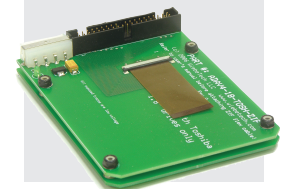

ADAv4-18-TOSH-ZIF